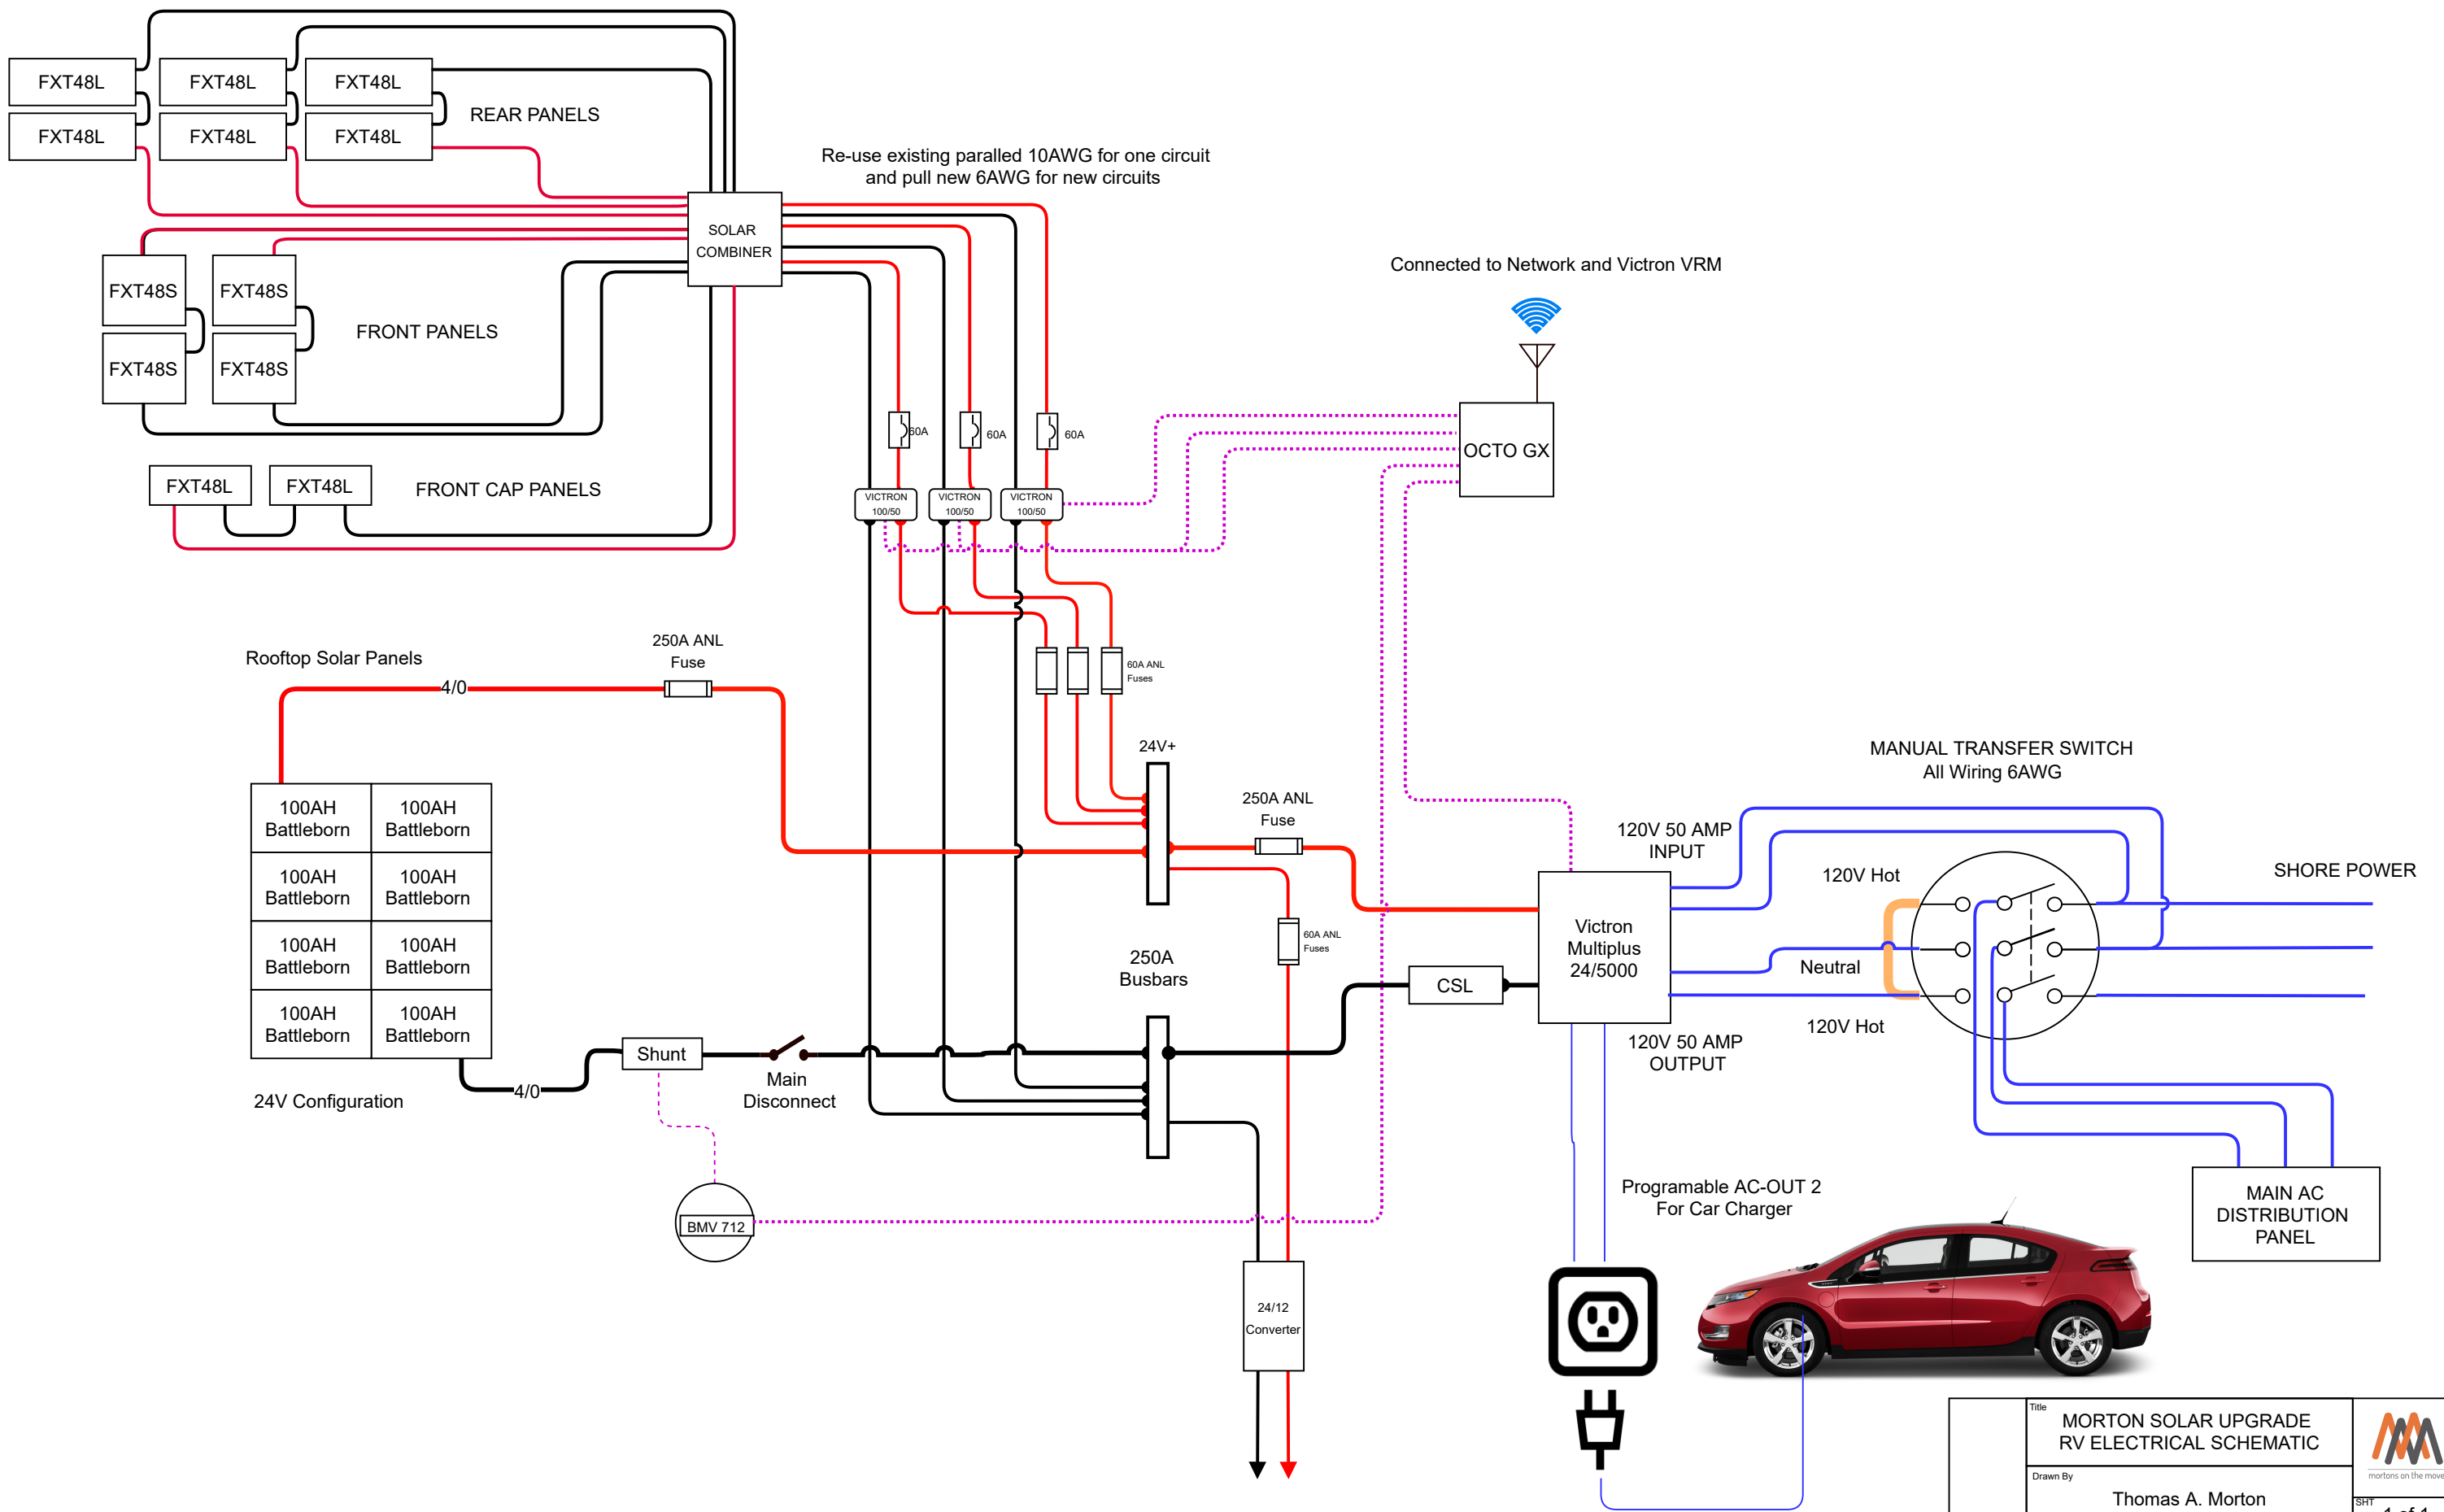

All Wiring on roof 10AWG PV wire
Connections made with MC4 connectors

Title		MORTON SOLAR UPGRADE RV ELECTRICAL SCHEMATIC	 <small>mortons on the move</small>
Drawn By		Thomas A. Morton	
Date		10/1/20	REV 1